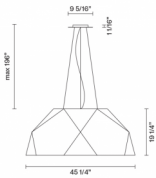

D81 A01 A 01	E26 120V 18W Max	DRY
D81 A01 A 48		
D81 A01 A 69		

	D81 A13 A 01	LED 120-277V	DRY
	D81 A13 A 48	x27.8W-120°	
	D81 A13 A 69	3000K 16650lm Cri >80