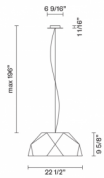

Crio D81

Other options

	code	electrification	technical info
	D81 A09 A 01	LED 120-277V	DRY
	D81 A09 A 48	x17.5W-120°	
	D81 A09 A 69	3000K 6150lm Cri >80