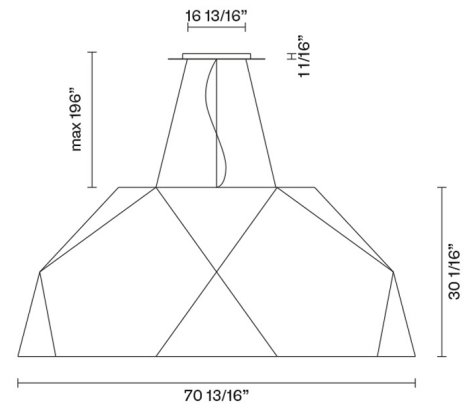

Crio

D81A17A48

Giovanni Minelli

Fixture Type

Project Name

Dimensions

Description

Pendant lamp with aluminium cover, coupled with dark natural wood foil. Diffuser in opaline PMMA.

Voltage

120-277V

Dimmable

0-10V

Specs

DRY

Light source

LED 6x27.8W-120°
3000K
19980lm Cri >80