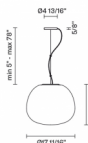

F07 A39 A 01

LED 120V
1x17W-120°
3000K
1850 Cri >80