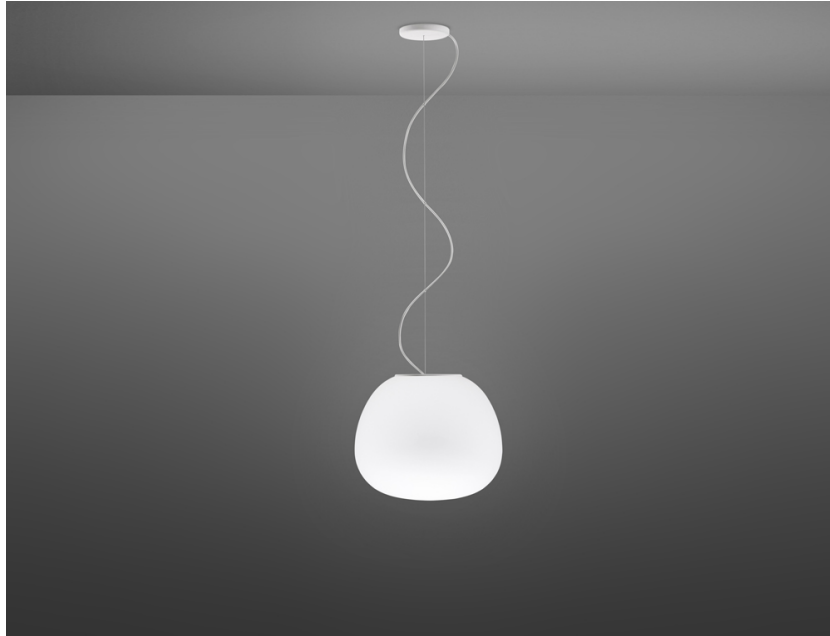

## Dimensions

## Description

Pendant lamp with diffuser in satin-finish white blown glass. Metal structure with painted white finish.