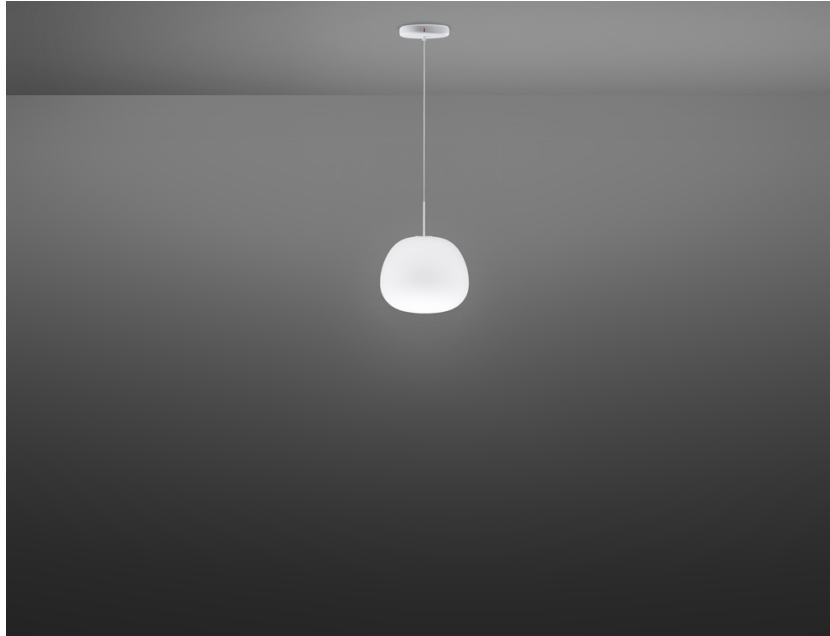

Lumi

F07A05A01

A.Saggia & V.Sommella / D&G Studio

Fixture Type

Project Name

Dimensions

Description

Pendant lamp with diffuser in satin-finish white blown glass. Reinforced fiberglass structure with painted white finish.

Voltage

120V

Socket

1xG9

Specs

DRY

Material

Glass - Metal