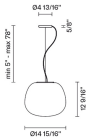

F07 A37 A 01

LED 120V
1x17W-120°
3000K
1850 Cri >80

F07 A03 A 01

E26 120V 250W Max