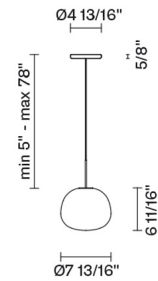

Lumi

F07A05A01

A.Saggia & V.Sommella / D&G Studio

Fixture Type

Project Name

Dimensions

Description

Pendant lamp with diffuser in satin-finish white blown glass. Reinforced fiberglass structure with painted white finish.

Voltage

120V

Socket

1xG9

Specs

DRY

Material

Glass - Metal