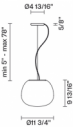

Lumi

F07A05A01

A.Saggia & V.Sommella / D&G Studio

Fixture Type

Project Name

Dimensions

Description

Pendant lamp with diffuser in satin-finish white blown glass. Reinforced fiberglass structure with painted white finish.

code

electrification

technical info

F07 A05 A 01

G9 120V 75W

F07 A07 A 01

E26 120V 150W Max

F07 A41 A 01