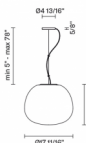

F07 A39 A 01

LED 120V
1x17W-120°
3000K
1850 Cri >80