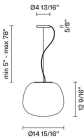

Lumi

F07A07A01

A.Saggia & V.Sommella / D&G Studio

Fixture Type

Project Name

Dimensions

Description

Pendant lamp with diffuser in satin-finish white blown glass. Metal structure with painted white finish.

E26 120V 150W Max

F07 A41 A 01

LED 120V
1x17W-120°
3000K
1850 Cri >80

F07 A01 A 01

E26 120V 150W Max

F07 A37 A 01

LED 120V
1x17W-120°
3000K
1850 Cri >80

F07 A03 A 01