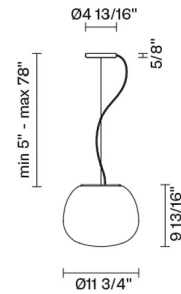

Lumi

F07A07A01

A.Saggia & V.Sommella / D&G Studio

Fixture Type

Project Name

Dimensions

Description

Pendant lamp with diffuser in satin-finish white blown glass. Metal structure with painted white finish.

Voltage

120V

Socket

1xE26

Specs

DRY

Material

Glass - Metal