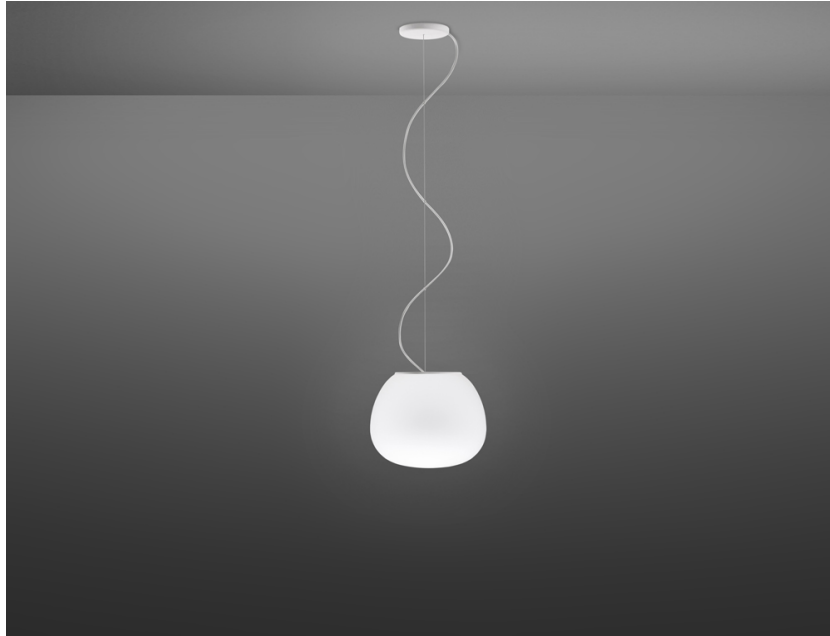

Lumi

F07A07A01

A.Saggia & V.Sommella / D&G Studio

Fixture Type

Project Name

Dimensions

Description

Pendant lamp with diffuser in satin-finish white blown glass. Metal structure with painted white finish.

Voltage

120V

Socket

1xE26

Specs

DRY

Material

Glass - Metal