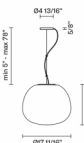

F07 A39 A 01

LED 120V
1x17W-120°
3000K
1850 Cri >80