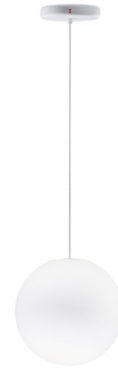

Lumi

F07A19A01

A.Saggia & V.Sommella / D&G Studio

Fixture Type

Project Name

Dimensions

Description

Pendant lamp with diffuser in satin-finish white blown glass. Reinforced fiberglass structure with painted white finish.

Voltage

120V

Socket

1xG9

Specs

DRY

Material

Glass - Metal

Light source

G9 1x50W

Color

White

Other colors available

Check online www.fabbian.us

Notes

Included accessories

Not included accessories

Bulb

In the same family

Table

Ceiling

Wall/ceiling

Lumi F07

Other options