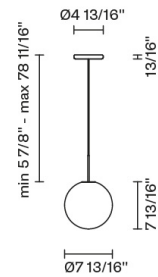

Lumi

F07A19A01

A.Saggia & V.Sommella / D&G Studio

Fixture Type

Project Name

Dimensions

Description

Pendant lamp with diffuser in satin-finish white blown glass. Reinforced fiberglass structure with painted white finish.

Voltage

120V

Socket

1xG9

Specs

DRY

Material

Glass - Metal