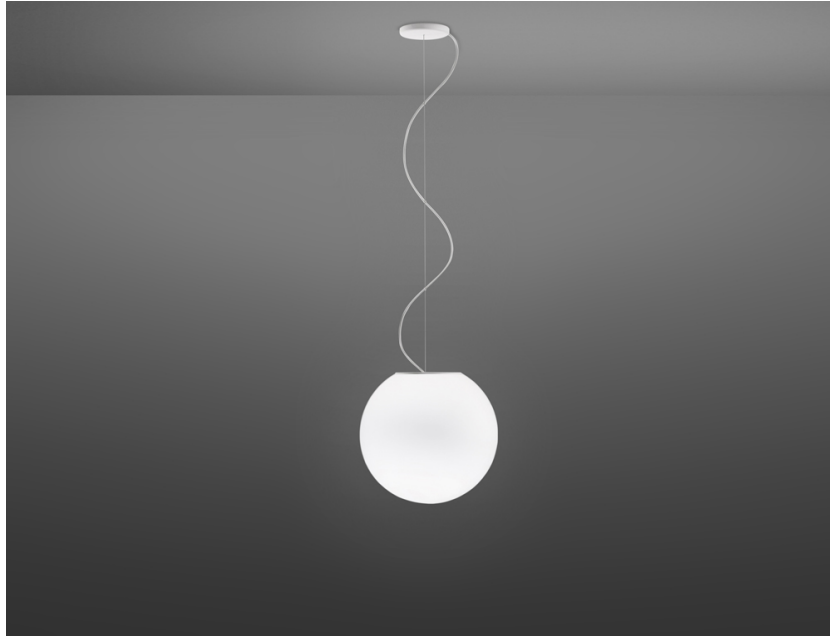

## Dimensions

## Description

Pendant lamp with diffuser in satin-finish white blown glass. Metal structure with painted white finish.