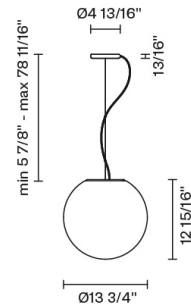

## Dimensions

## Description

Pendant lamp with diffuser in satin-finish white blown glass. Metal structure with painted white finish.