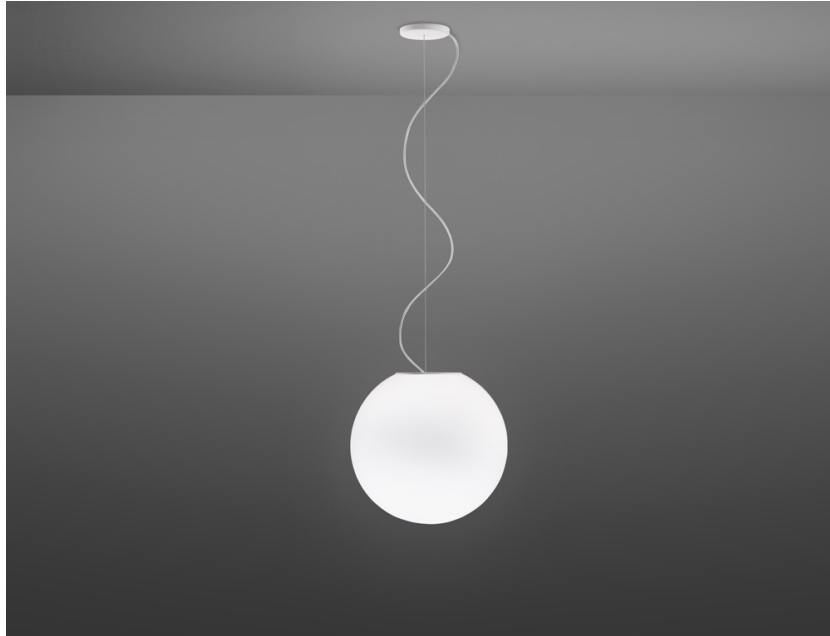

Lumi

F07A23A01

A.Saggia & V.Sommella / D&G Studio

Fixture Type

Project Name

Dimensions

Description

Pendant lamp with diffuser in satin-finish white blown glass. Metal structure with painted white finish.

Voltage

120V

Socket

xE26

Specs

DRY

Material

Glass - Metal

Included accessories

Off-center cable fastener

Not included accessories

Bulb

In the same family

Table

Ceiling

Wall/ceiling