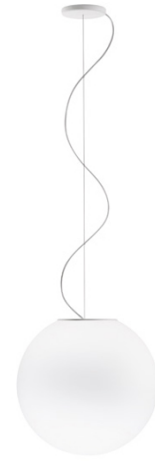

Lumi

F07A23A01

A.Saggia & V.Sommella / D&G Studio

Fixture Type

Project Name

Dimensions

Description

Pendant lamp with diffuser in satin-finish white blown glass. Metal structure with painted white finish.

Voltage

120V

Socket

xE26

Specs

DRY

Material

Glass - Metal

Light source

1 X 150W Max E26 120V incandescent or retrofit LED

Color

White

Other colors available

Check online www.fabbian.us

Notes

Derating label available upon request

Included accessories

Off-center cable fastener

Not included accessories

Bulb

In the same family

Table

Ceiling

Wall/ceiling