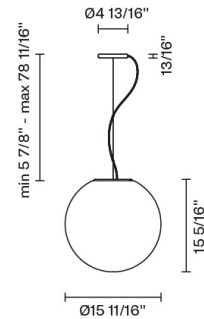

Lumi

F07A23A01

A.Saggia & V.Sommella / D&G Studio

Fixture Type

Project Name

Dimensions

Description

Pendant lamp with diffuser in satin-finish white blown glass. Metal structure with painted white finish.

Voltage

120V

Socket

xE26

Specs

DRY

Material

Glass - Metal