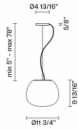

Included accessories

LED
Off-center cable fastener

In the same family

Table

Ceiling

Wall/ceiling

Lumi F07

Other options

code

electrification

technical info

F07 A05 A 01

G9 120V 75W

F07 A07 A 01

E26 120V 150W Max

F07 A41 A 01