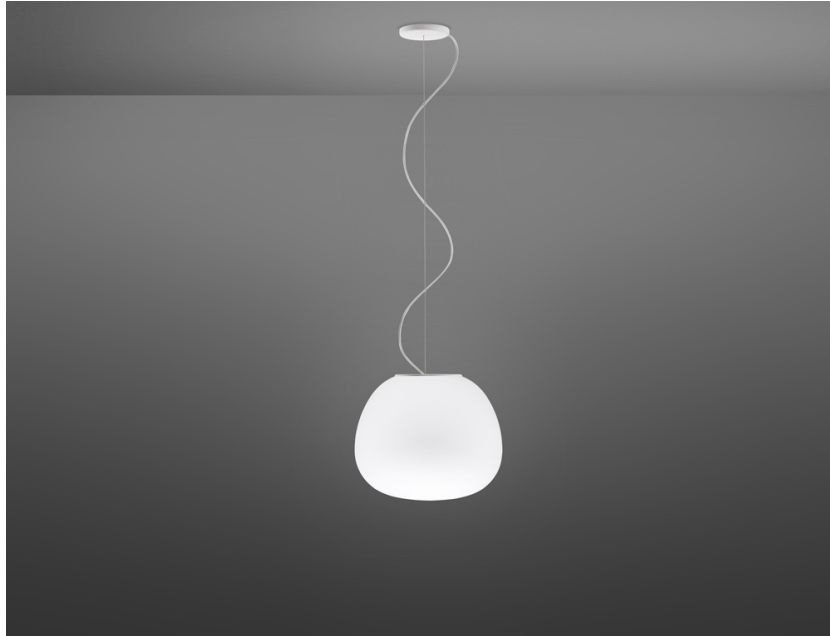

Lumi

F07A37A01

A.Saggia & V.Sommella / D&G Studio

Fixture Type

Project Name

Dimensions

Description

Pendant lamp with diffuser in satin-finish white blown glass. Metal structure with painted white finish.

Voltage

120V

Dimmable

TRIAC

Specs

DRY

Material

Glass - Metal