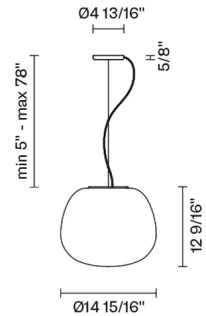

Lumi

F07A37A01

A.Saggia & V.Sommella / D&G Studio

Fixture Type

Project Name

Dimensions

Description

Pendant lamp with diffuser in satin-finish white blown glass. Metal structure with painted white finish.

Voltage

120V

Dimmable

TRIAC

Specs

DRY

Material

Glass - Metal