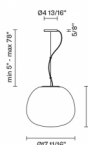

F07 A39 A 01

LED 120V
1x17W-120°
3000K
1850 Cri >80