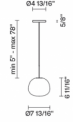

Lumi F07

Other options

code

electrification

technical info

F07 A05 A 01

G9 120V 75W

F07 A07 A 01

E26 120V 150W Max