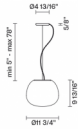

Lumi

F07A39A01

A.Saggia & V.Sommella / D&G Studio

Fixture Type

Project Name

Dimensions

Description

Pendant lamp with diffuser in satin-finish white blown glass. Supporting structure made of metal or polyester reinforced with glass fibre, painted white.

Included accessories

LED
Off-center cable fastener

In the same family

Table

Ceiling

Wall/ceiling

Lumi F07

Other options

code

electrification

technical info

F07 A05 A 01

G9 120V 75W

F07 A07 A 01

E26 120V 150W Max

F07 A41 A 01