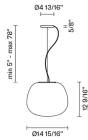

F07 A37 A 01

LED 120V
1x17W-120°
3000K
1850 Cri >80

F07 A03 A 01

E26 120V 250W Max