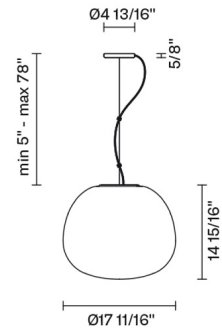

Lumi

F07A39A01

A.Saggia & V.Sommella / D&G Studio

Fixture Type

Project Name

Dimensions

Description

Pendant lamp with diffuser in satin-finish white blown glass. Supporting structure made of metal or polyester reinforced with glass fibre, painted white.

Voltage

120V

Dimmable

TRIAC

Specs

DRY

Material

Glass - Metal