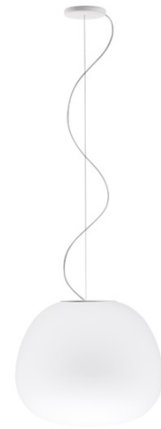

Lumi

F07A39A01

A.Saggia & V.Sommella / D&G Studio

Fixture Type

Project Name

Dimensions

Description

Pendant lamp with diffuser in satin-finish white blown glass. Supporting structure made of metal or polyester reinforced with glass fibre, painted white.

Voltage

120V

Dimmable

TRIAC

Specs

DRY

Material

Glass - Metal

Light source

LED 1x17W-120°
3000K
1850 CRI >80

Color

White

Other colors available

Check online www.fabbian.us

Notes

Led dimmable 20%-100%

Included accessories

LED
Off-center cable fastener

In the same family

Table

Ceiling

Wall/ceiling

Lumi F07

Other options