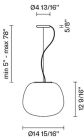

F07 A37 A 01

LED 120V
1x17W-120°
3000K
1850 Cri >80

F07 A03 A 01

E26 120V 250W Max