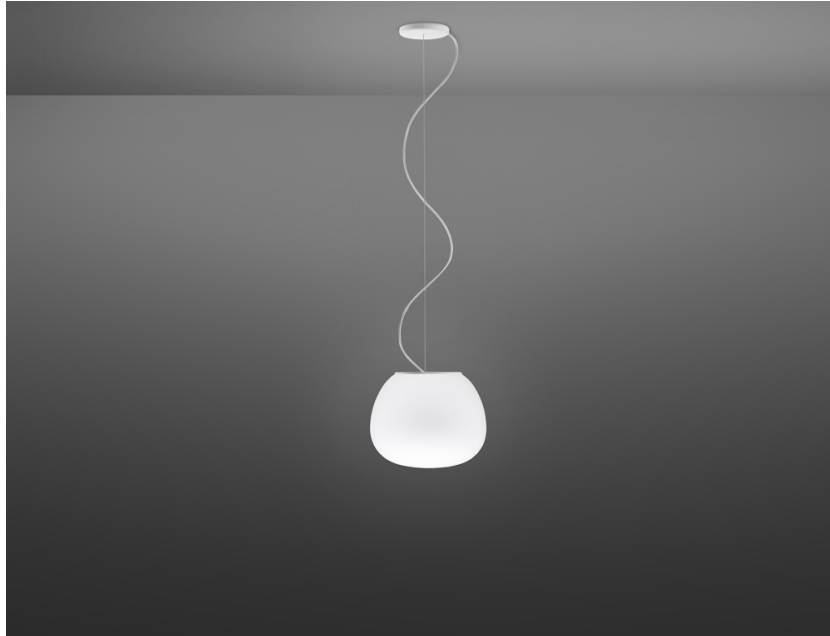

Lumi

F07A41A01

A.Saggia & V.Sommella / D&G Studio

Fixture Type

Project Name

Dimensions

Description

Pendant lamp with diffuser in satin-finish white blown glass. Metal structure with painted white finish.

Voltage

120V

Dimmable

TRIAC

Specs

DRY

Material

Glass - Metal