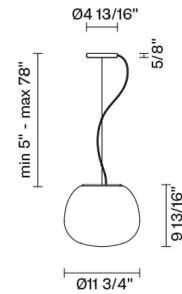

Lumi

F07A41A01

A.Saggia & V.Sommella / D&G Studio

Fixture Type

Project Name

Dimensions

Description

Pendant lamp with diffuser in satin-finish white blown glass. Metal structure with painted white finish.

Voltage

120V

Dimmable

TRIAC

Specs

DRY

Material

Glass - Metal