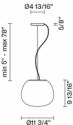

Included accessories

LED
Off-center cable fastener

In the same family

Table

Ceiling

Wall/ceiling

Lumi F07

Other options

code

electrification

technical info

F07 A05 A 01

G9 120V 75W

F07 A07 A 01

E26 120V 150W Max

F07 A41 A 01