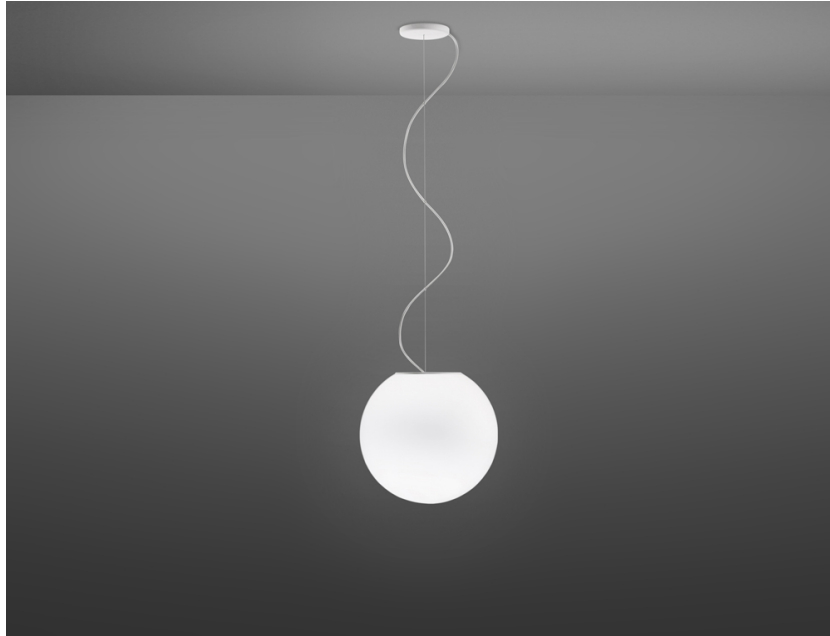

Lumi

F07A45A01

A.Saggia & V.Sommella / D&G Studio

Fixture Type

Project Name

Dimensions

Description

Pendant lamp with diffuser in satin-finish white blown glass. Metal structure with painted white finish.

Voltage

120V

Dimmable

TRIAC

Specs

DRY

Material

Glass - Metal

Light source

LED 1x17W-120°
3000K
1850 CRI >80

Color

White

Other colors available

Check online www.fabbian.us

Notes

Led dimmable 20%-100%