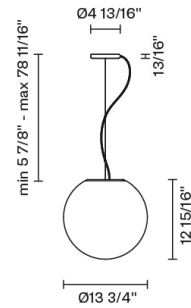

Lumi

F07A45A01

A.Saggia & V.Sommella / D&G Studio

Fixture Type

Project Name

Dimensions

Description

Pendant lamp with diffuser in satin-finish white blown glass. Metal structure with painted white finish.

Voltage

120V

Dimmable

TRIAC

Specs

DRY

Material

Glass - Metal