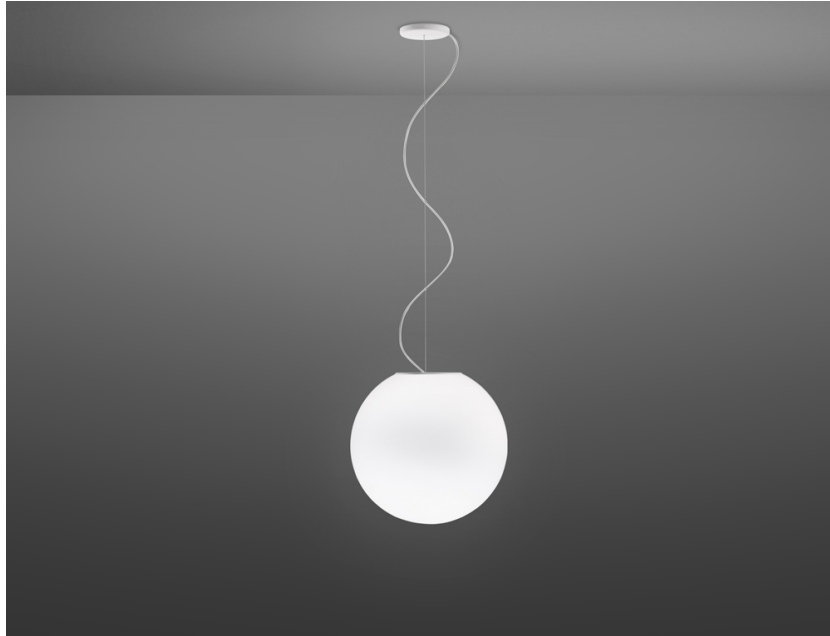

Lumi

F07A47A01

A.Saggia & V.Sommella / D&G Studio

Fixture Type

Project Name

Dimensions

Description

Pendant lamp with diffuser in satin-finish white blown glass. Metal structure with painted white finish.

Voltage

120V

Dimmable

TRIAC

Specs

DRY

Material

Glass - Metal

Light source

LED 1x17W-120°
3000K
1850 CRI >80

Color

White

Other colors available

Check online www.fabbian.us

Notes

Led dimmable 20%-100%