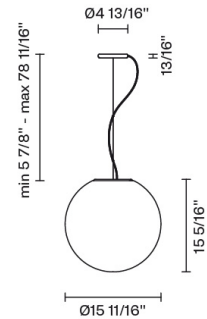

Lumi

F07A47A01

A.Saggia & V.Sommella / D&G Studio

Fixture Type

Project Name

Dimensions

Description

Pendant lamp with diffuser in satin-finish white blown glass. Metal structure with painted white finish.

Voltage

120V

Dimmable

TRIAC

Specs

DRY

Material

Glass - Metal