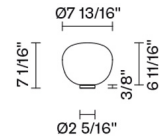

Lumi

F07B07A01

A.Saggia & V.Sommella / D&G Studio

Fixture Type

Project Name

Dimensions

Description

Table lamp with diffuser in satin-finish white blown glass. Supporting structure made of metal or polyester reinforced with glass fibre, painted white.