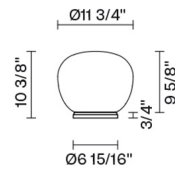

Lumi

F07B09A01

A.Saggia & V.Sommella / D&G Studio

Fixture Type

Project Name

Dimensions

Description

Table lamp with diffuser in satin-finish white blown glass. Supporting structure made of metal or polyester reinforced with glass fibre, painted white.