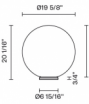

F07 B61 A 01

LED 120V
x17W-120°
3000K
1850 Cri >80

F07 B39 A 01

E26 120V
cod. A15208 x150W
WHITE 2900K
2100lm
cod. A15218 x32W
WHITE 2700K
1920lm