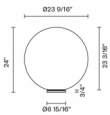

F07 B63 A 01

LED 120V
x17W-120°
3000K
1850 Cri >80