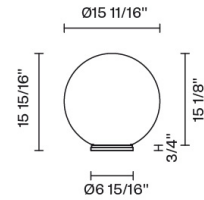

Lumi

F07B35A01

A.Saggia & V.Sommella / D&G Studio

Fixture Type

Project Name

Dimensions

Description

Table lamp with diffuser in satin-finish white blown glass. Supporting structure made of metal or polyester reinforced with glass fibre, painted white.