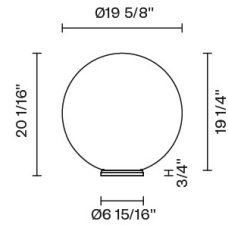

Lumi

F07B37A01

A.Saggia & V.Sommella / D&G Studio

Fixture Type

Project Name

Dimensions

Description

Table lamp with diffuser in satin-finish white blown glass. Supporting structure made of metal or polyester reinforced with glass fibre, painted white.