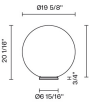

F07 B61 A 01

LED 120V
x17W-120°
3000K
1850 Cri >80

F07 B39 A 01

E26 120V
cod. A15208 x150W
WHITE 2900K
2100lm
cod. A15218 x32W
WHITE 2700K
1920lm