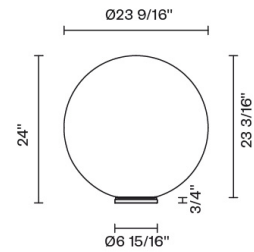

Lumi

F07B39A01

A.Saggia & V.Sommella / D&G Studio

Fixture Type

Project Name

Dimensions

Description

Table lamp with diffuser in satin-finish white blown glass. Supporting structure made of metal or polyester reinforced with glass fibre, painted white.