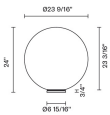

F07 B63 A 01

LED 120V
x17W-120°
3000K
1850 Cri >80