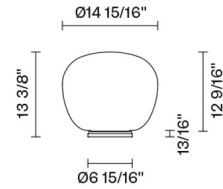

Lumi

F07B43A01

A.Saggia & V.Sommella / D&G Studio

Fixture Type

Project Name

Dimensions

Description

Table lamp with diffuser in satin-finish white blown glass. Supporting structure made of metal or polyester reinforced with glass fibre, painted white.