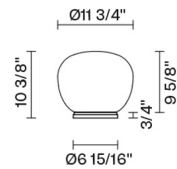

Lumi

F07B45A01

A.Saggia & V.Sommella / D&G Studio

Fixture Type

Project Name

Dimensions

Description

Table lamp with diffuser in satin-finish white blown glass. Supporting structure made of metal or polyester reinforced with glass fibre, painted white.