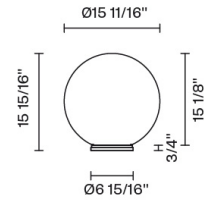

Lumi

F07B59A01

A.Saggia & V.Sommella / D&G Studio

Fixture Type

Project Name

Dimensions

Description

Table lamp with diffuser in satin-finish white blown glass. Supporting structure made of metal or polyester reinforced with glass fibre, painted white.