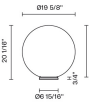

F07 B61 A 01

LED 120V
x17W-120°
3000K
1850 Cri >80

F07 B39 A 01

E26 120V
cod. A15208 x150W
WHITE 2900K
2100lm
cod. A15218 x32W
WHITE 2700K
1920lm