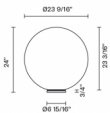

F07 B63 A 01

LED 120V
x17W-120°
3000K
1850 Cri >80