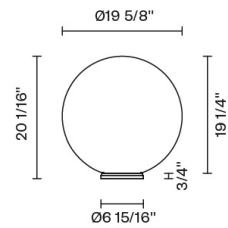

Lumi

F07B61A01

A.Saggia & V.Sommella / D&G Studio

Fixture Type

Project Name

Dimensions

Description

Table lamp with diffuser in satin-finish white blown glass. Supporting structure made of metal or polyester reinforced with glass fibre, painted white.