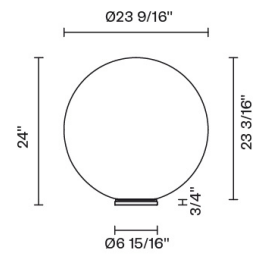

Lumi

F07B63A01

A.Saggia & V.Sommella / D&G Studio

Fixture Type

Project Name

Dimensions

Description

Table lamp with diffuser in satin-finish white blown glass. Supporting structure made of metal or polyester reinforced with glass fibre, painted white.