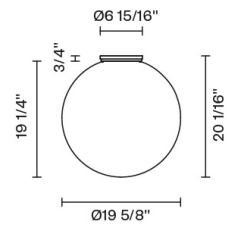

Lumi

F07E33A01

A.Saggia & V.Sommella / D&G Studio

Fixture Type

Project Name

Dimensions

Description

Ceiling lamp with diffuser in satin-finish white blown glass. Metal structure with painted white finish.

Voltage

120V

Socket

xE26

Specs

DRY

Material

Glass - Metal