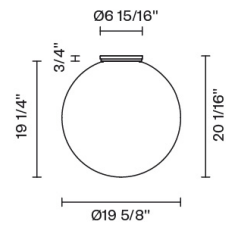

Lumi

F07E51A01

A.Saggia & V.Sommella / D&G Studio

Fixture Type

Project Name

Dimensions

Description

Ceiling lamp with diffuser in satin-finish white blown glass. Metal structure with painted white finish.