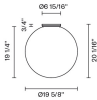

Lumi F07

Other options

	code	electrification	technical info
Sfera	F07 E33 A 01	E26 120V 250W Max	DRY

F07 E51 A 01	LED 120V x17W-120° 3000K 1850 Cri >80	DRY

F07 E09 A 01	E26 120V 250W Max	DRY