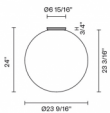

F07 E15 A 01	LED 120V x17W-120° 3000K 1850 Cri >80	DRY