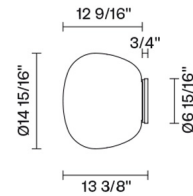

Lumi

F07G07A01

A.Saggia & V.Sommella / D&G Studio

Fixture Type

Project Name

Dimensions

Description

Wall/ceiling lamp with diffuser in satin-finish white blown glass. Metal structure with painted white finish.

Voltage

120V

Socket

1xE26

Specs

DRY

Material

Glass - Metal