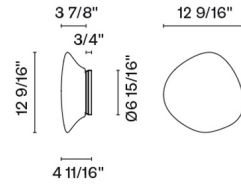

Lumi

F07G15A01

A.Saggia & V.Sommella / D&G Studio

Fixture Type

Project Name

Dimensions

Description

Wall/ceiling lamp with diffuser in satin-finish white blown glass. Metal structure with painted white finish.

Voltage

120V

Socket

1xE26

Specs

DRY

Material

Glass - Metal