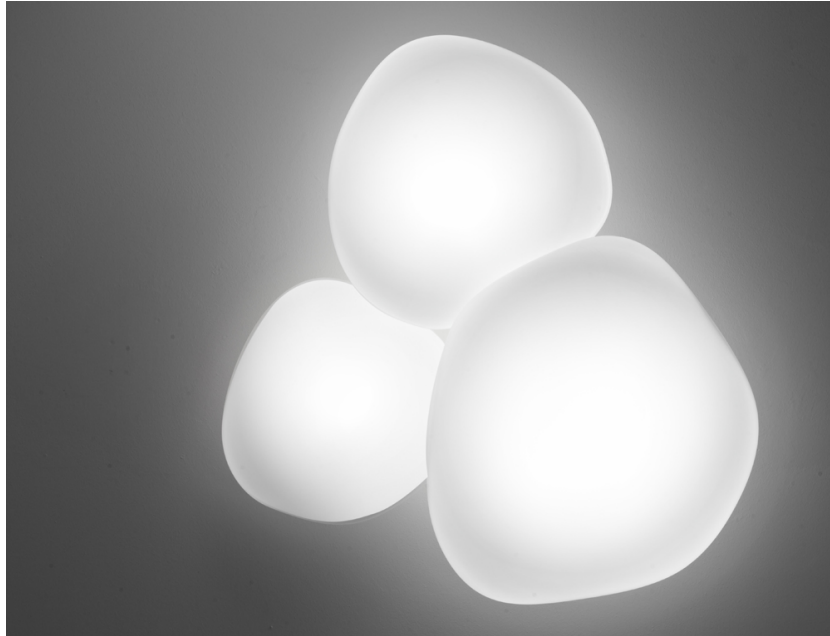

Lumi

F07G15A01

A.Saggia & V.Sommella / D&G Studio

Fixture Type

Project Name

Dimensions

Description

Wall/ceiling lamp with diffuser in satin-finish white blown glass. Metal structure with painted white finish.

Voltage

120V

Socket

1xE26

Specs

DRY

Material

Glass - Metal