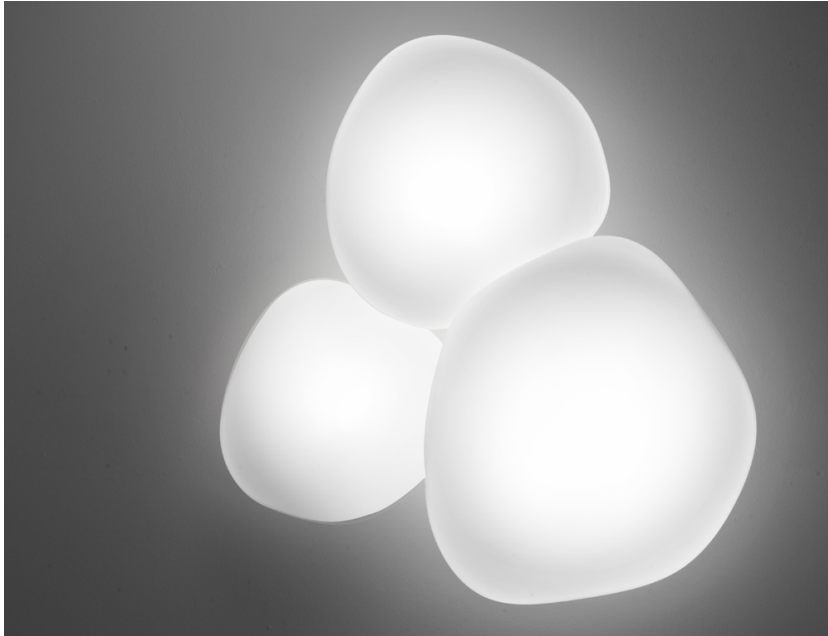

Lumi

F07G17A01

A.Saggia & V.Sommella / D&G Studio

Fixture Type

Project Name

Dimensions

Description

Wall/ceiling lamp with diffuser in satin-finish white blown glass. Metal structure with painted white finish.

Voltage

120V

Socket

1xE26

Specs

DRY

Material

Glass - Metal