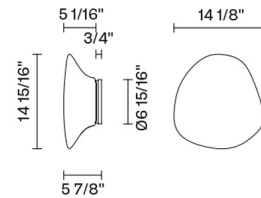

Lumi

F07G17A01

A.Saggia & V.Sommella / D&G Studio

Fixture Type

Project Name

Dimensions

Description

Wall/ceiling lamp with diffuser in satin-finish white blown glass. Metal structure with painted white finish.

Voltage

120V

Socket

1xE26

Specs

DRY

Material

Glass - Metal