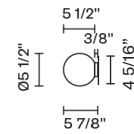

Lumi

F07G25A01

A.Saggia & V.Sommella / D&G Studio

Fixture Type

Project Name

Dimensions

Description

Wall/ceiling lamp with diffuser in satin-finish white blown glass. Supporting structure made of metal or polyester reinforced with glass fibre, painted white.