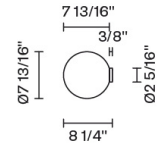

Lumi

F07G27A01

A.Saggia & V.Sommella / D&G Studio

Fixture Type

Project Name

Dimensions

Description

Wall/ceiling lamp with diffuser in satin-finish white blown glass. Reinforced fiberglass structure with painted white finish.