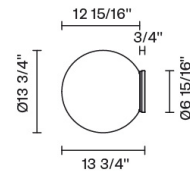

Lumi

F07G29A01

A.Saggia & V.Sommella / D&G Studio

Fixture Type

Project Name

Dimensions

Description

Wall/ceiling lamp with diffuser in satin-finish white blown glass. Metal structure with painted white finish.

Voltage

120V

Socket

xE26

Specs

DRY

Material

Glass - Metal