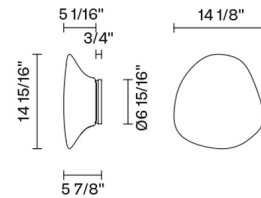

Lumi

F07G41A01

A.Saggia & V.Sommella / D&G Studio

Fixture Type

Project Name

Dimensions

Description

Wall/ceiling lamp with diffuser in satin-finish white blown glass. Metal structure with painted white finish.

Voltage

120V

Dimmable

TRIAC

Specs

DRY

Material

Glass - Metal