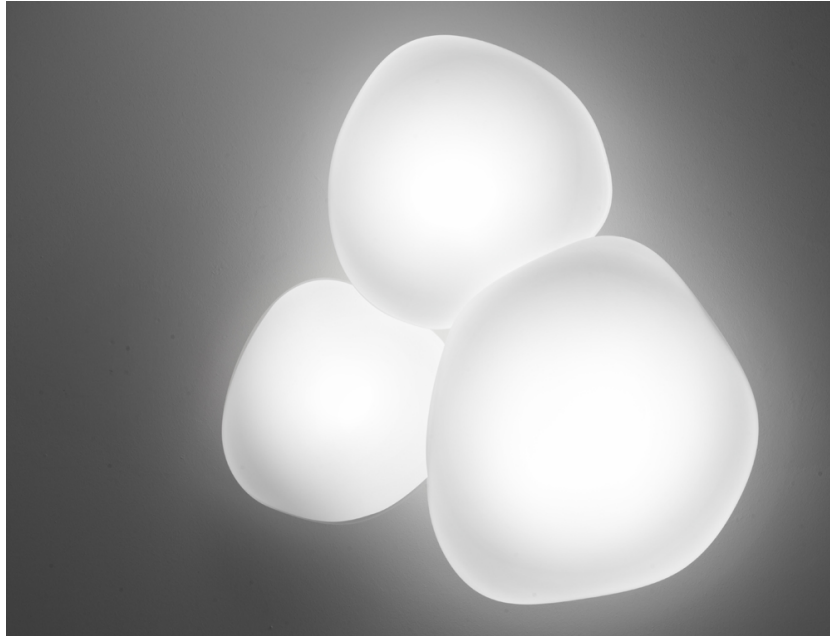

Lumi

F07G41A01

A.Saggia & V.Sommella / D&G Studio

Fixture Type

Project Name

Dimensions

Description

Wall/ceiling lamp with diffuser in satin-finish white blown glass. Metal structure with painted white finish.

Voltage

120V

Dimmable

TRIAC

Specs

DRY

Material

Glass - Metal

Light source

LED 1x17W-120°
3000K
1850 CRI >80

Color

White

Other colors available

Check online www.fabbian.us

Notes

Led dimmable 20%-100%