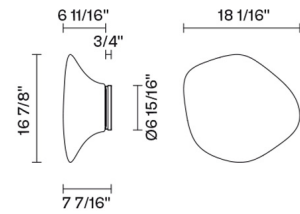

Lumi

F07G43A01

A.Saggia & V.Sommella / D&G Studio

Fixture Type

Project Name

Dimensions

Description

Wall/ceiling lamp with diffuser in satin-finish white blown glass. Metal structure with painted white finish.

Voltage

120V

Dimmable

TRIAC

Specs

DRY

Material

Glass - Metal