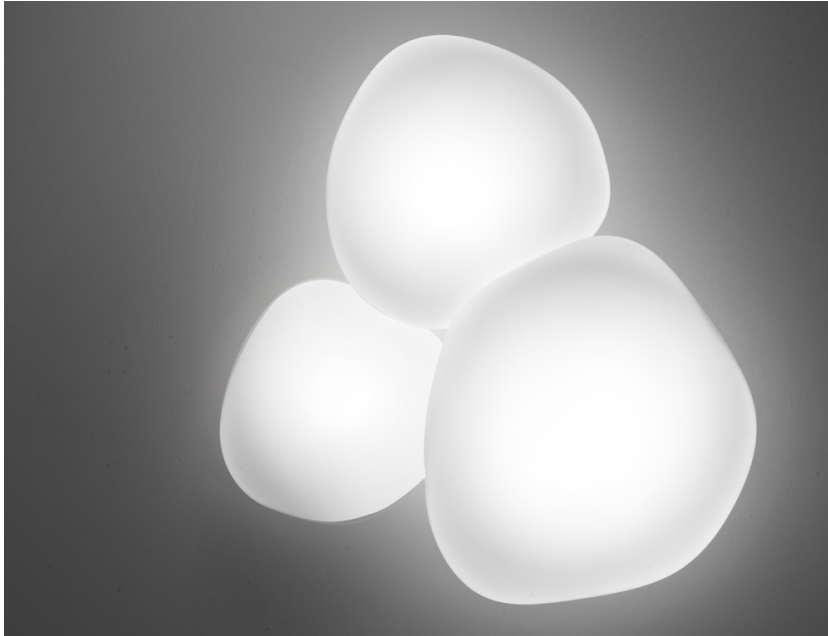

Lumi

F07G43A01

A.Saggia & V.Sommella / D&G Studio

Fixture Type

Project Name

Dimensions

Description

Wall/ceiling lamp with diffuser in satin-finish white blown glass. Metal structure with painted white finish.

Voltage

120V

Dimmable

TRIAC

Specs

DRY

Material

Glass - Metal

Light source

LED 1x17W-120°
3000K
1850 CRI >80

Color

White

Other colors available

Check online www.fabbian.us

Notes

Led dimmable 20%-100%