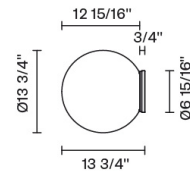

Lumi

F07G47A01

A.Saggia & V.Sommella / D&G Studio

Fixture Type

Project Name

Dimensions

Description

Wall/ceiling lamp with diffuser in satin-finish white blown glass. Metal structure with painted white finish.