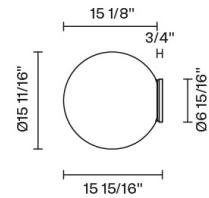

Lumi

F07G49A01

A.Saggia & V.Sommella / D&G Studio

Fixture Type

Project Name

Dimensions

Description

Wall/ceiling lamp with diffuser in satin-finish white blown glass. Metal structure with painted white finish.