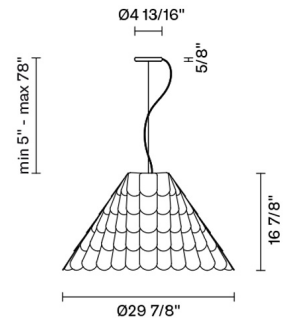

Roofer

F12A03A01

Benjamin Hubert

Fixture Type

Project Name

Dimensions

Description

Pendant lamp with three tone coloured scales, made of semi-rigid rubbery material.

Voltage

120V

Socket

1xE26

Specs

DRY

Material

Polypropylene - Metal