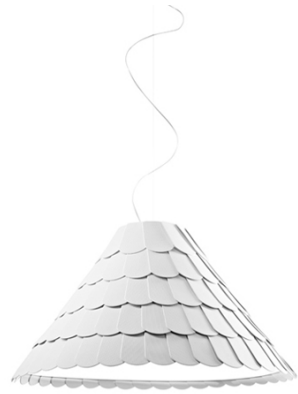

Roofer

F12A03A01

Benjamin Hubert

Fixture Type

Project Name

Dimensions

Description

Pendant lamp with three tone coloured scales, made of semi-rigid rubbery material.

Voltage

120V

Socket

1xE26

Specs

DRY

Material

Polypropylene - Metal