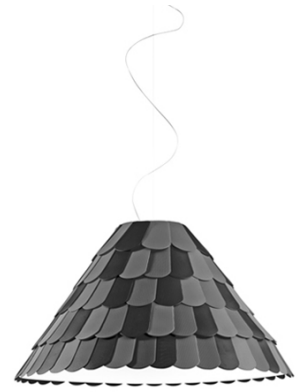

Roofer

F12A03A21

Benjamin Hubert

Fixture Type

Project Name

Description

Pendant lamp with three tone coloured scales, made of semi-rigid rubbery material.

Dimensions

Voltage

120V

Socket

1xE26

Specs

DRY

Material

Polypropylene - Metal