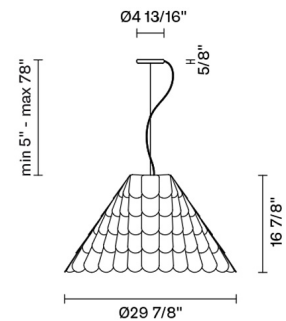

Roofer

F12A03A21

Benjamin Hubert

Fixture Type

Project Name

Description

Pendant lamp with three tone coloured scales, made of semi-rigid rubbery material.

Dimensions

Voltage

120V

Socket

1xE26

Specs

DRY

Material

Polypropylene - Metal