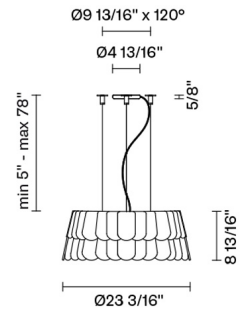

Roofer

F12A05A01

Benjamin Hubert

Fixture Type

Project Name

Dimensions

Description

Pendant lamp with three tone coloured scales, made of semi-rigid rubbery material.

Voltage

120V

Socket

6xE26

Specs

DRY

Material

Polypropylene - Metal