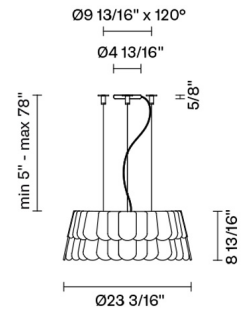

Roofer

F12A05A43

Benjamin Hubert

Fixture Type

Project Name

Dimensions

Description

Pendant lamp with three tone coloured scales, made of semi-rigid rubbery material.

Voltage

120V

Socket

6xE26

Specs

DRY

Material

Polypropylene - Metal