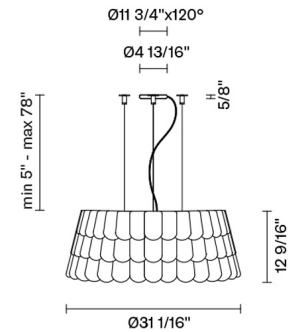

Roofer

F12A07A01

Benjamin Hubert

Fixture Type
Project Name

Dimensions

Description

Pendant lamp with three tone coloured scales, made of semi-rigid rubbery material.

Voltage
120V

Socket
6xE26

Specs
 **DRY**

Material
Polypropylene - Metal

Light source

6 X 32W Max E26 120V incandescent or retrofit LED

Color
 White

Notes

Derating label available upon request