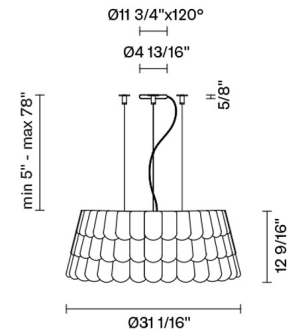

Roofer

F12A07A21

Benjamin Hubert

Fixture Type

Project Name

Dimensions

Description

Pendant lamp with three tone coloured scales, made of semi-rigid rubbery material.

Voltage

120V

Socket

6xE26

Specs

DRY

Material

Polypropylene - Metal