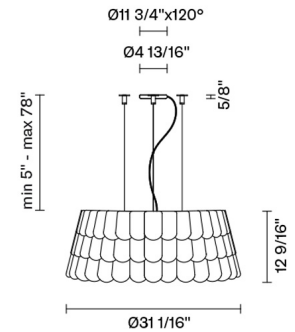

Roofer

F12A07A32

Benjamin Hubert

Fixture Type
Project Name

Dimensions

Description

Pendant lamp with three tone coloured scales, made of semi-rigid rubbery material.

Voltage
120V

Socket
6xE26

Specs
 **DRY**

Material
Polypropylene - Metal

Light source

6 X 32W Max E26 120V incandescent or retrofit LED

Color
 Orange

Notes

Derating label available upon request