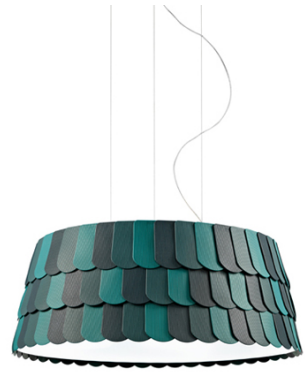

Roofer

F12A07A43

Benjamin Hubert

Fixture Type

Project Name

Dimensions

Description

Pendant lamp with three tone coloured scales, made of semi-rigid rubbery material.

Voltage

120V

Socket

6xE26

Specs

DRY

Material

Polypropylene - Metal

Color

■ Green

Light source

6 X 32W Max E26 120V incandescent or retrofit LED

Other colors available

Check online www.fabbian.us

Notes

Derating label available upon request