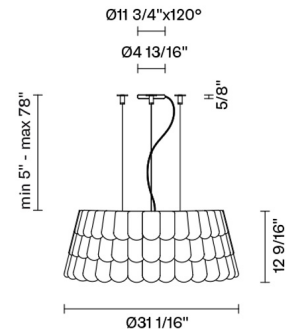

Roofer

F12A07A43

Benjamin Hubert

Fixture Type

Project Name

Dimensions

Description

Pendant lamp with three tone coloured scales, made of semi-rigid rubbery material.

Voltage

120V

Socket

6xE26

Specs

DRY

Material

Polypropylene - Metal