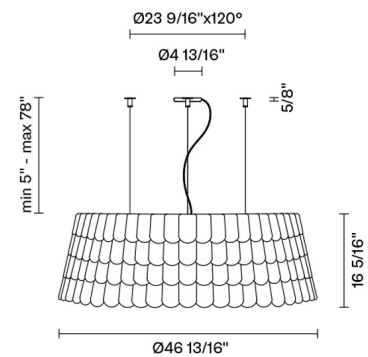

Roofer

F12A09A01

Benjamin Hubert

Fixture Type
Project Name

Dimensions

Description

Pendant lamp with three tone coloured scales, made of semi-rigid rubbery material.

Voltage
120V

Socket
12xE26

Specs
 **DRY**

Material
Polypropylene - Metal

Light source

12 X 32W Max E26 120V incandescent or retrofit LED

Color
 White

Notes

Derating label available upon request