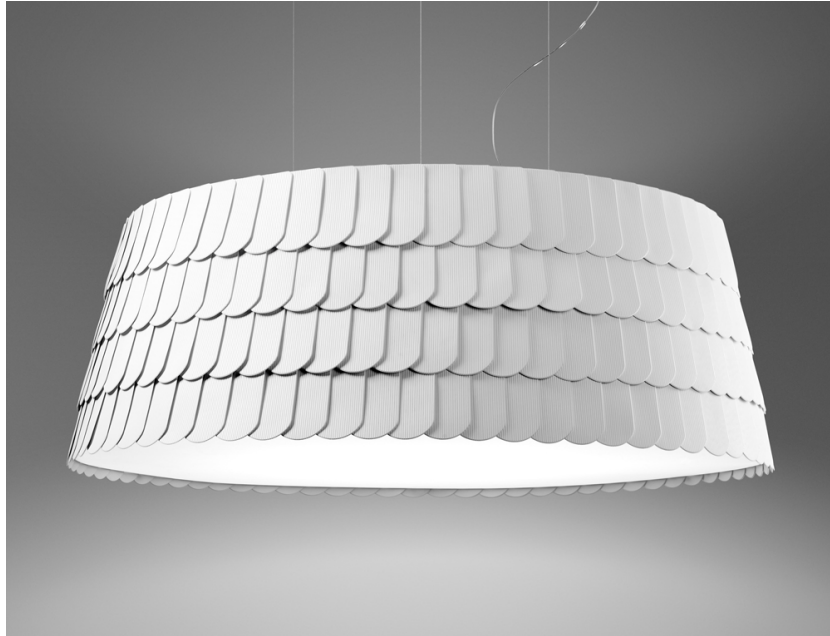

Roofer

F12A09A01

Benjamin Hubert

Fixture Type
Project Name

Dimensions

Description

Pendant lamp with three tone coloured scales, made of semi-rigid rubbery material.

Voltage
120V

Socket
12xE26

Specs
 **DRY**

Material
Polypropylene - Metal

Light source

12 X 32W Max E26 120V incandescent or retrofit LED

Color
 White

Notes

Derating label available upon request