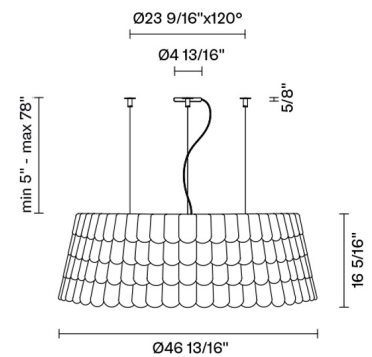

Roofer

F12A09A21

Benjamin Hubert

Fixture Type

Project Name

Dimensions

Description

Pendant lamp with three tone coloured scales, made of semi-rigid rubbery material.

Voltage

120V

Socket

12xE26

Specs

DRY

Material

Polypropylene - Metal