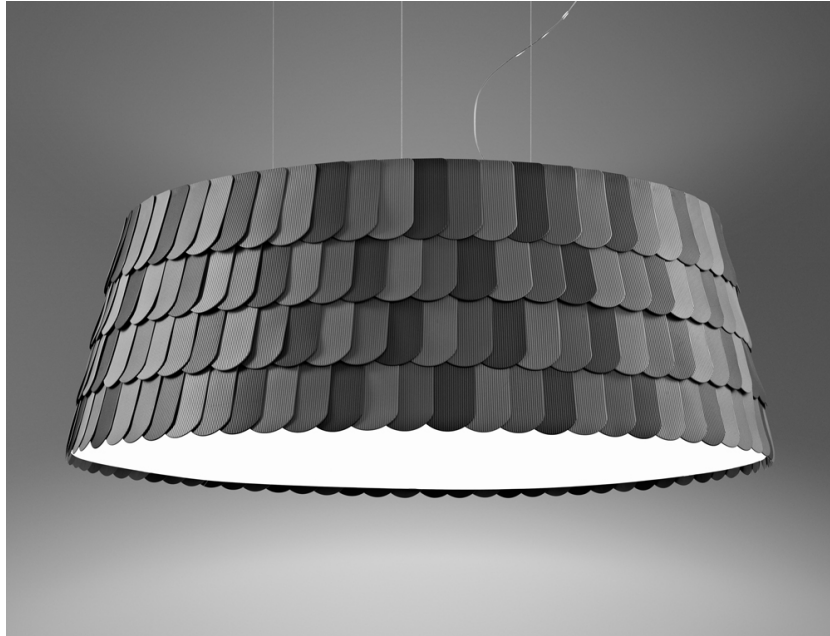

Roofer

F12A09A21

Benjamin Hubert

Fixture Type

Project Name

Dimensions

Description

Pendant lamp with three tone coloured scales, made of semi-rigid rubbery material.

Voltage

120V

Socket

12xE26

Specs

DRY

Material

Polypropylene - Metal

Light source

12 X 32W Max E26 120V incandescent or retrofit LED

Color

■ Anthracite

Notes

Derating label available upon request

Other colors available

Check online www.fabbian.us