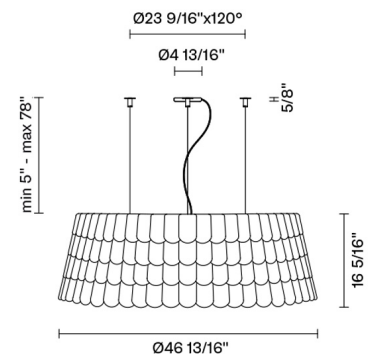

Roofer

F12A09A43

Benjamin Hubert

Fixture Type

Project Name

Dimensions

Description

Pendant lamp with three tone coloured scales, made of semi-rigid rubbery material.

Voltage

120V

Socket

12xE26

Specs

DRY

Material

Polypropylene - Metal