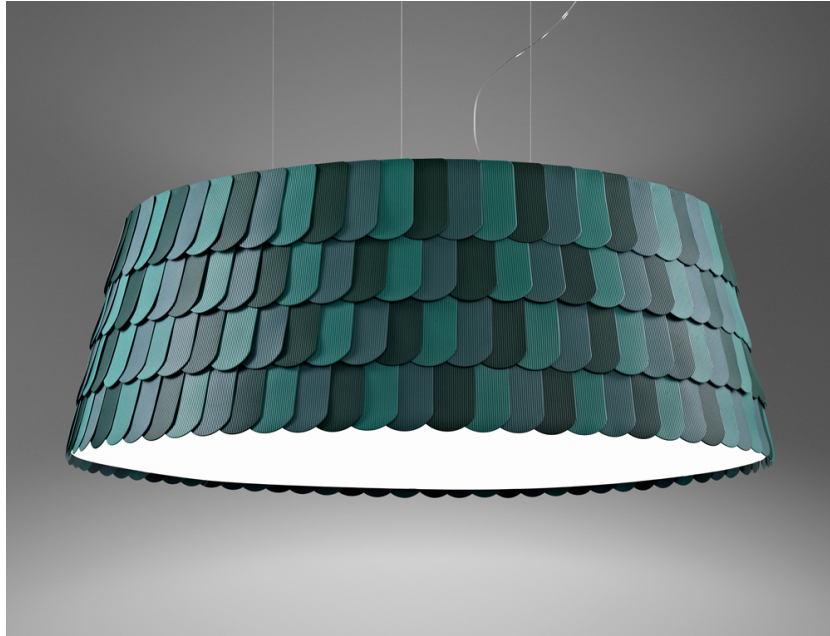

Roofer

F12A09A43

Benjamin Hubert

Fixture Type

Project Name

Dimensions

Description

Pendant lamp with three tone coloured scales, made of semi-rigid rubbery material.

Voltage

120V

Socket

12xE26

Specs

DRY

Material

Polypropylene - Metal

Light source

12 X 32W Max E26 120V incandescent or retrofit LED

Color

■ Green

Other colors available

Check online www.fabbian.us

Notes

Derating label available upon request