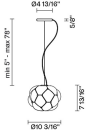

Cloudy F21

Other options

	code	electrification	technical info
	F21 A01 A 71	LED 120V 1x8.5W-120° 3000K 800 Cri >80	DRY