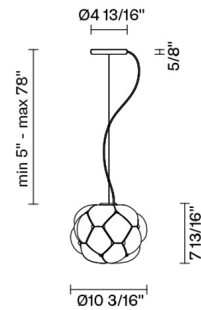

Cloudy

F21A01A71

Mathieu Lehanneur

Fixture Type

Project Name

Dimensions

Description

Pendant lamp with shaded white blown glass diffuser with metal structures in die-cast aluminium.

Voltage

120V

Dimmable

TRIAC

Specs

DRY

Light source

LED 1x8.5W-120°
3000K
800 Cri >80

Notes

Led dimmable 20%-100%

Included accessories

LED
Off-center cable fastener

Material

Glass - Metal

Color

Translucent white