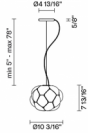

Cloudy F21

Other options

	code	electrification	technical info
	F21 A01 A 71	LED 120V 1x8.5W-120° 3000K 800 Cri >80	DRY