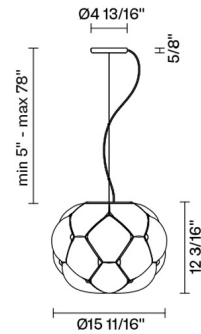

Cloudy F21A05A71

Mathieu Lehanneur

Fixture Type
Project Name

Dimensions

Description

Pendant lamp with shaded white blown glass diffuser with metal structures in die-cast aluminium.

Voltage
120V

Socket
1xE26

Specs
 **DRY**

Material
Glass - Metal

Light source

E26 1x150W Max

Color

Translucent white

Notes

Other colors available
Check online www.fabbian.us