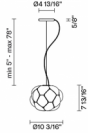

Cloudy F21A05A71

Mathieu Lehanneur

Fixture Type
Project Name

Dimensions

Description

Pendant lamp with shaded white blown glass diffuser with metal structures in die-cast aluminium.

Voltage
120V

Socket
1xE26

Included accessories
Off-center cable fastener

Not included accessories
Bulb

In the same family

Ceiling

Cloudy F21

Other options

	code	electrification	technical info
	F21 A01 A 71	LED 120V 1x8.5W-120° 3000K 800 Cri >80	 DRY