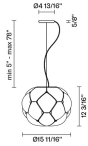

F21 A02 A 71	LED 120V 1x17W-120° 3000K 1850 Cri >80	DRY