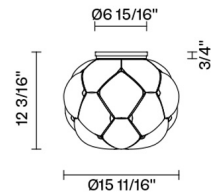

### Dimensions

### Description

Ceiling lamp with shaded white blown glass diffuser with metal structures in die-cast aluminium.

**Voltage**  
120V

**Socket**  
1xE26

**Specs**  
 **DRY**

**Material**  
Glass - Metal