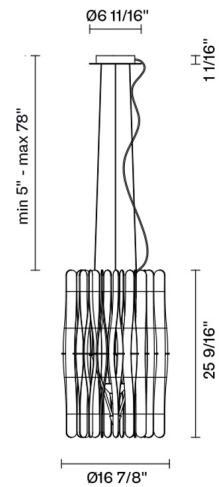

Stick F23A07A69

Matali Crasset

Fixture Type
Project Name

Description

Pendant lamp whose light is discreetly diffused from a frame decorated with laths of Ayous wood. Structure and stem in powderpainted metal, or structure in powder-painted metal with stem in Toulipier wood.

Voltage
120V

Dimmable
TRIAC

Specs
 **DRY**

Light source

LED 1x8.5W-120° 3000K 800 Cri >80	LED 1x17W-120° 3000K 1850 Cri >80
---	---

Notes

Led dimmable 20%-100%

Included accessories

LED

Dimensions

Material
Wood - Metal

Color

 Light wood colour

Other colors available

Check online www.fabbian.us

In the same family

Table

Wall

Stick F23

Other options

	code	electrification	technical info
 	F23 A06 A 69	LED 120V 2x8.5W-120° 3000K 800 Cri >80 2x13W-120° 3000K 1210 Cri >80	 DRY
 	F23 A07 A 69	LED 120V 2x8.5W-120° 3000K 800 Cri >80 2x17W-120° 3000K 1850 Cri >80	 DRY